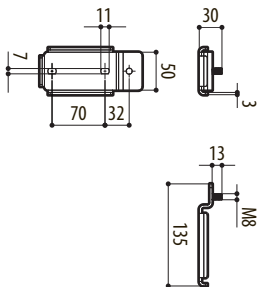

OSUPPIR

BRACKET FOR 1 ILLUMINATOR

DESCRIPTION

In aluminium, painted with epoxy polyester powder RAL9002

For PUNTO, VERSO, VERSO COMPACT, HOV and HEG housings

When installed under the PUNTO housing, this mount is compatible only in combination with WBJA or WBMA wall brackets

TECHNICAL DATA

GENERAL

In aluminium, painted with epoxy polyester powder RAL9002

For PUNTO, VERSO, VERSO COMPACT, HOV and HEG housings

When installed under the PUNTO housing, this mount is compatible only in combination with WBJA or WBMA wall brackets

PART NUMBER

OSUPPIR Support for 1 GEKO IRH illuminator under the housing (the combination between OSUPPIR and WBOVA2 wall mount is not compatible with the PUNTO housing)

TECHNICAL DRAWINGS

The indicated measurements are expressed in millimetres.